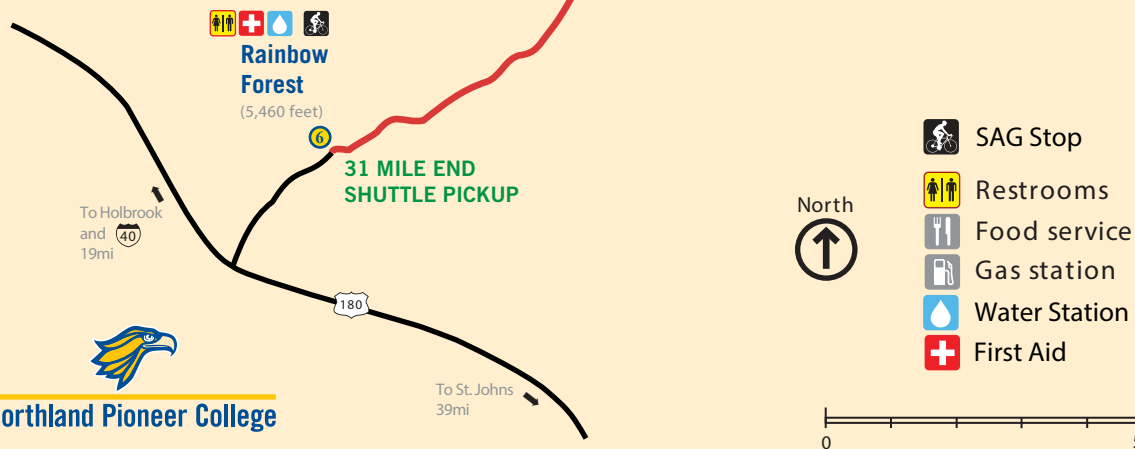

Pedal & Petrified

BROUGHT TO YOU BY NPC FRIENDS & FAMILY

RIDER MAP

31.68 MILES ONE WAY
63.36 MILES ROUND TRIP

Distance Between Points

SAG Stop	Miles / Kilometers
Start to 1	3.63 / 5.84
1 to 2	5.39 / 8.67
2 to 3	6.8 / 12.92
3 to 4	4.7 / 7.56
4 to 5	2.68 / 4.31
5 to 6	5.96 / 9.59
6 back to 1	31.68 / 50.97

Bicycling Metric Century = 62.137 mi. / 100 km
Metric Half-Century = 31.07 mi. / 50 km

To complete a full metric century, riders must complete the turnout to Newspaper Rock, Blue Mesa Loop and Jasper Forest loop in both directions. For a metric half century, riders must complete these turnouts once.