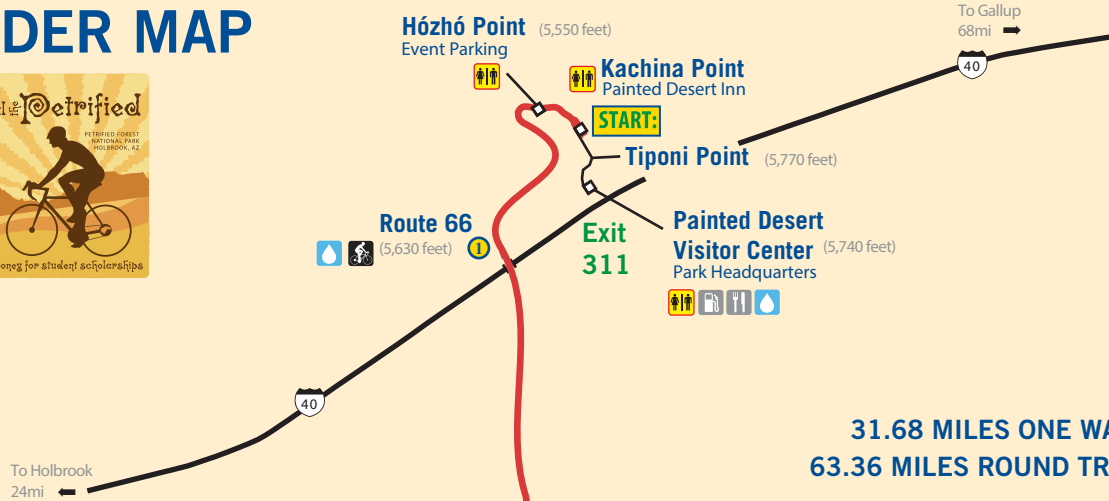

Pedal & Petrified

BROUGHT TO YOU BY NPC FRIENDS & FAMILY

RIDER MAP

31.68 MILES ONE WAY
63.36 MILES ROUND TRIP

Distance Between Points

SAG Stop	Miles / Kilometers
Start to 1	3.63 / 5.84
1 to 2	5.39 / 8.67
2 to 3	6.8 / 12.92
3 to 4	4.7 / 7.56
4 to 5	2.68 / 4.31
5 to 6	5.96 / 9.59
6 back to 1	31.68 / 50.97

Bicycling Metric Century = 62.137 mi. / 100 km
Metric Half-Century = 31.07 mi. / 50 km

To complete a full metric century, riders must complete the turnout to Newspaper Rock, Blue Mesa Loop and Jasper Forest loop in both directions. For a metric half century, riders must complete these turnouts once.