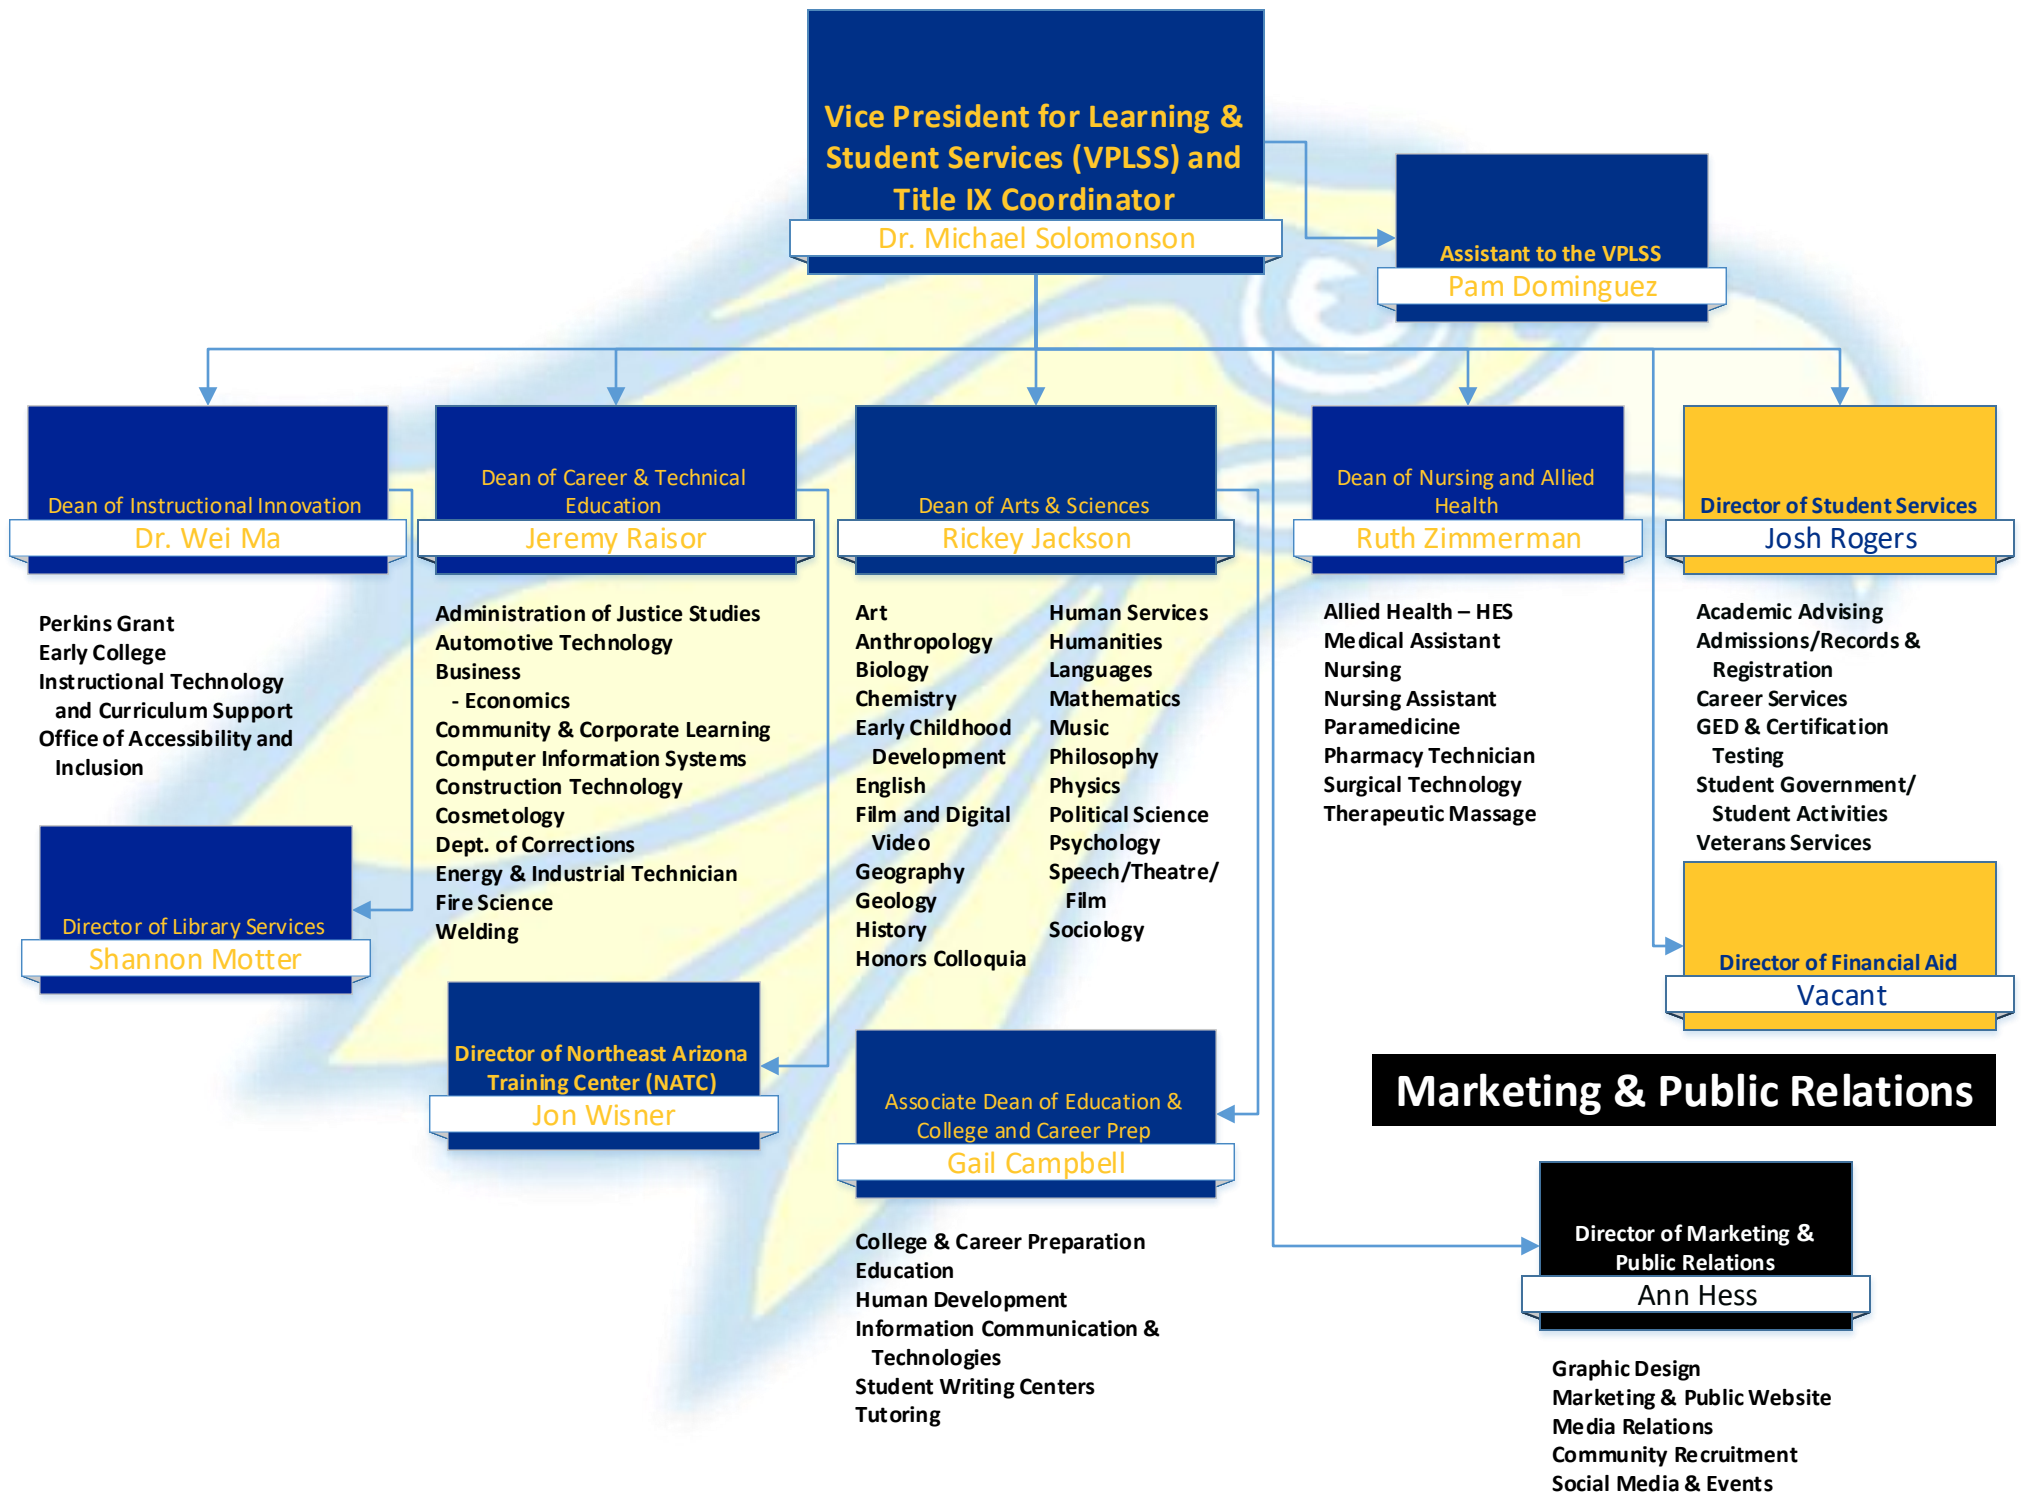

Vice President for Learning & Student Services (VPLSS) and Title IX Coordinator

Dr. Michael Solomonson

Assistant to the VPLSS

Pam Dominguez

Dean of Instructional Innovation

Dr. Wei Ma

Perkins Grant
Early College
Instructional Technology and Curriculum Support
Office of Accessibility and Inclusion

Director of Library Services
Shannon Motter

Dean of Career & Technical Education

Jeremy Raisor

Administration of Justice Studies
Automotive Technology
Business
- Economics
Community & Corporate Learning
Computer Information Systems
Construction Technology
Cosmetology
Dept. of Corrections
Energy & Industrial Technician
Fire Science
Welding

Director of Northeast Arizona Training Center (NATC)

Jon Wisner

Dean of Arts & Sciences

Rickey Jackson

Art
Anthropology
Biology
Chemistry
Early Childhood Development
English
Film and Digital Video
Geography
Geology
History
Honors Colloquia
Human Services
Humanities
Languages
Mathematics
Music
Philosophy
Physics
Political Science
Psychology
Speech/Theatre/Film
Sociology

Associate Dean of Education & College and Career Prep

Gail Campbell

College & Career Preparation Education
Human Development
Information Communication & Technologies
Student Writing Centers
Tutoring

Dean of Nursing and Allied Health

Ruth Zimmerman

Allied Health - HES
Medical Assistant
Nursing
Nursing Assistant
Paramedicine
Pharmacy Technician
Surgical Technology
Therapeutic Massage

Director of Student Services

Josh Rogers

Academic Advising
Admissions/Records & Registration
Career Services
GED & Certification
Testing
Student Government/Student Activities
Veterans Services

Director of Financial Aid

Vacant

Marketing & Public Relations

Director of Marketing & Public Relations

Ann Hess

Graphic Design
Marketing & Public Website
Media Relations
Community Recruitment
Social Media & Events