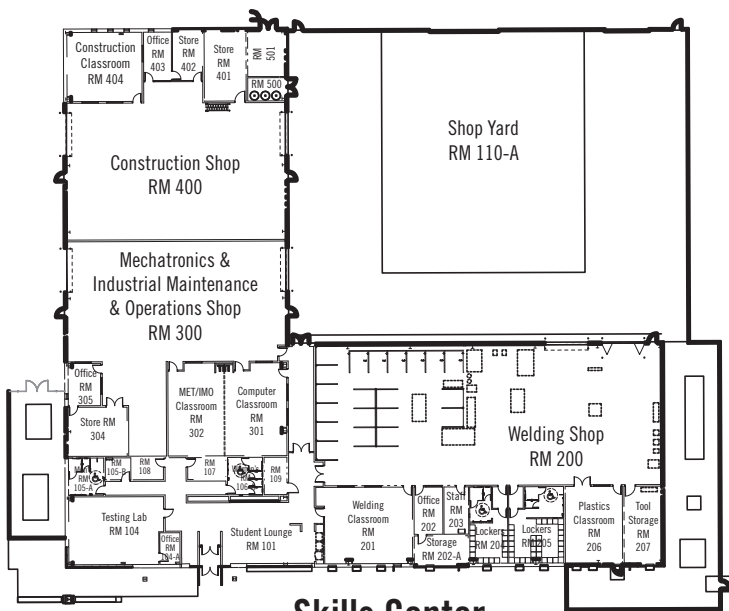

Skills Center

Tiponi Community Center