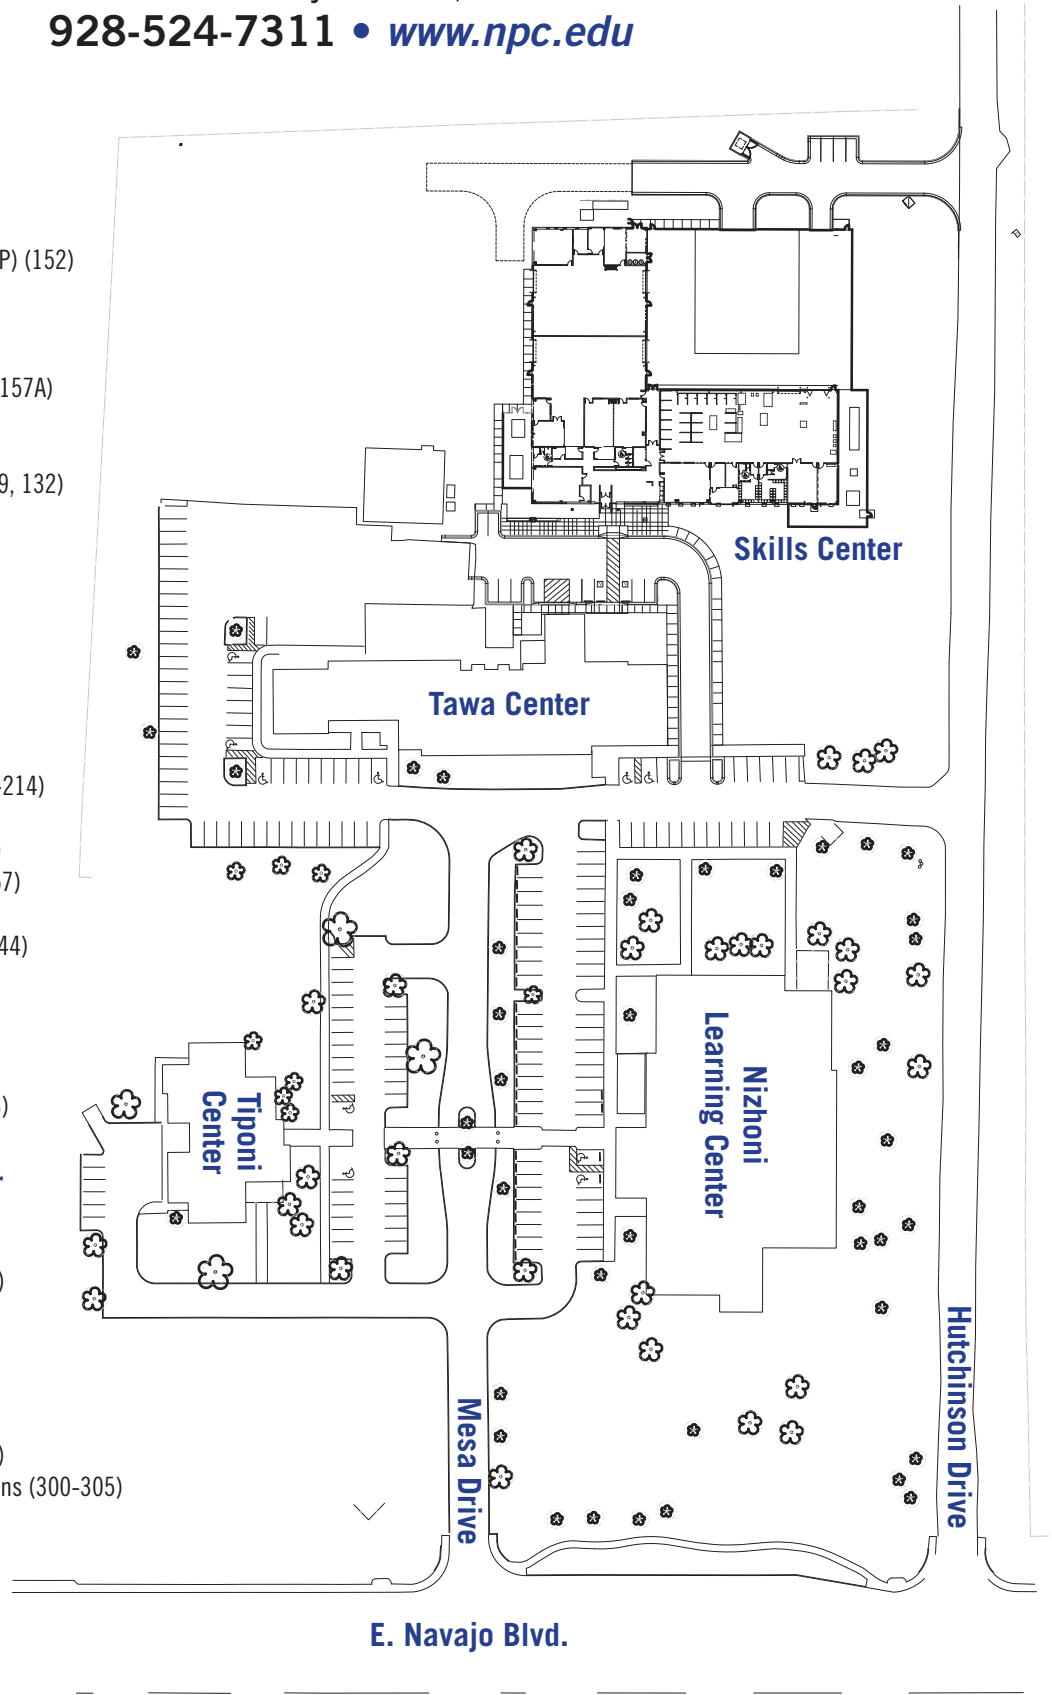

TC – Tawa Center

- Art Classroom (209)
- AVP, Chief Operations Officer (213-214)
- Classroom (206)
- Dean of Arts & Sciences (228-229)
- Director of Enrollment Services (257)
- Director of Financial Aid (205A)
- Director of Information Services (244)
- Financial Aid Offices (205, 208)
- Grant Project Coordinator (215)
- Information Services
- Office of the President (211-212)
- Records & Registration Office (253)
- Support Center (225)

TCC – Tiponi Community Center

- Business Office (310)
- Conference Services (304)
- Director of Human Resources (302)
- Human Resources (300)
- Payroll Office (312)

SKL – Skills Center

- Computer Classroom (301)
- Construction Technology (400-404)
- Industrial Maintenance & Operations (300-305)
- Mechatronics (300-305)
- Offices
- Shop Yard (110-A)
- Student Lounge (101)
- Testing Lab (104)
- Welding (200-207)