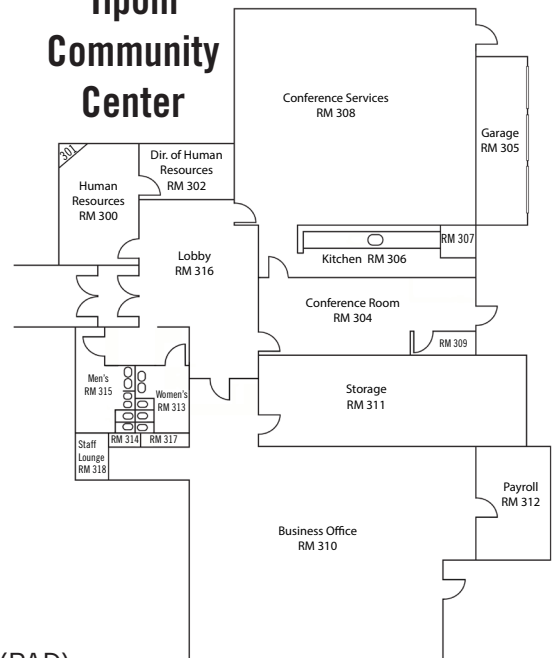

NPC Offices – 103 N. 1st Ave @ Hopi Drive

Automotive/Maintenance Shop, Purchasing and Printing & Duplicating (PAD)