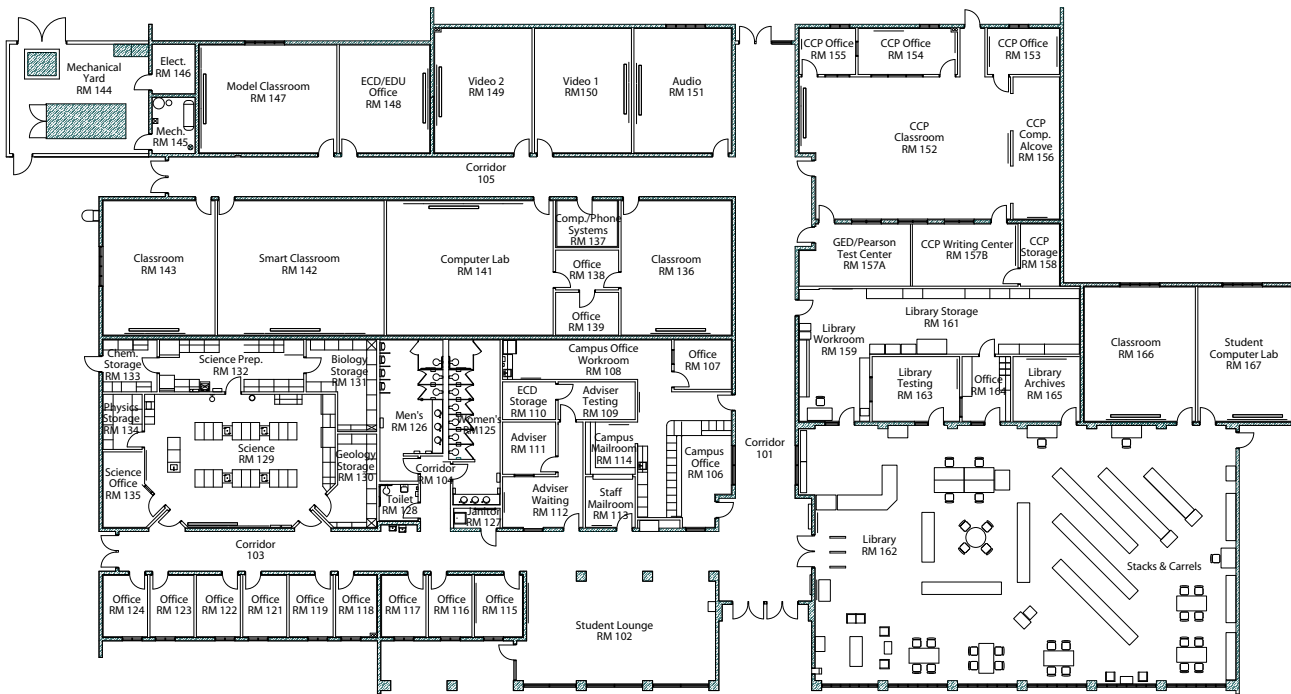

TC – Tawa Center

- Art Classroom (209)
- AVP, Chief Operations Officer (213-214)
- Classroom (206)
- Dean of Arts & Sciences (228-229)
- Director of Enrollment Services (257)
- Director of Financial Aid (205A)
- Director of Information Services (244)
- Financial Aid Offices (205, 208)
- Grant Project Coordinator (215)
- Information Services
- Office of the President (211-212)
- Records & Registration Office (253)
- Support Center (225)

TCC – Tiponi Community Center

- Business Office (310)
- Conference Services (304)
- Director of Human Resources (302)
- Human Resources (300)
- Payroll Office (312)

SKL – Skills Center

- Computer Classroom (301)
- Construction Technology (400-404)
- Industrial Maintenance & Operations (300-305)
- Mechatronics (300-305)
- Offices
- Shop Yard (110-A)
- Student Lounge (101)
- Testing Lab (104)
- Welding (200-207)