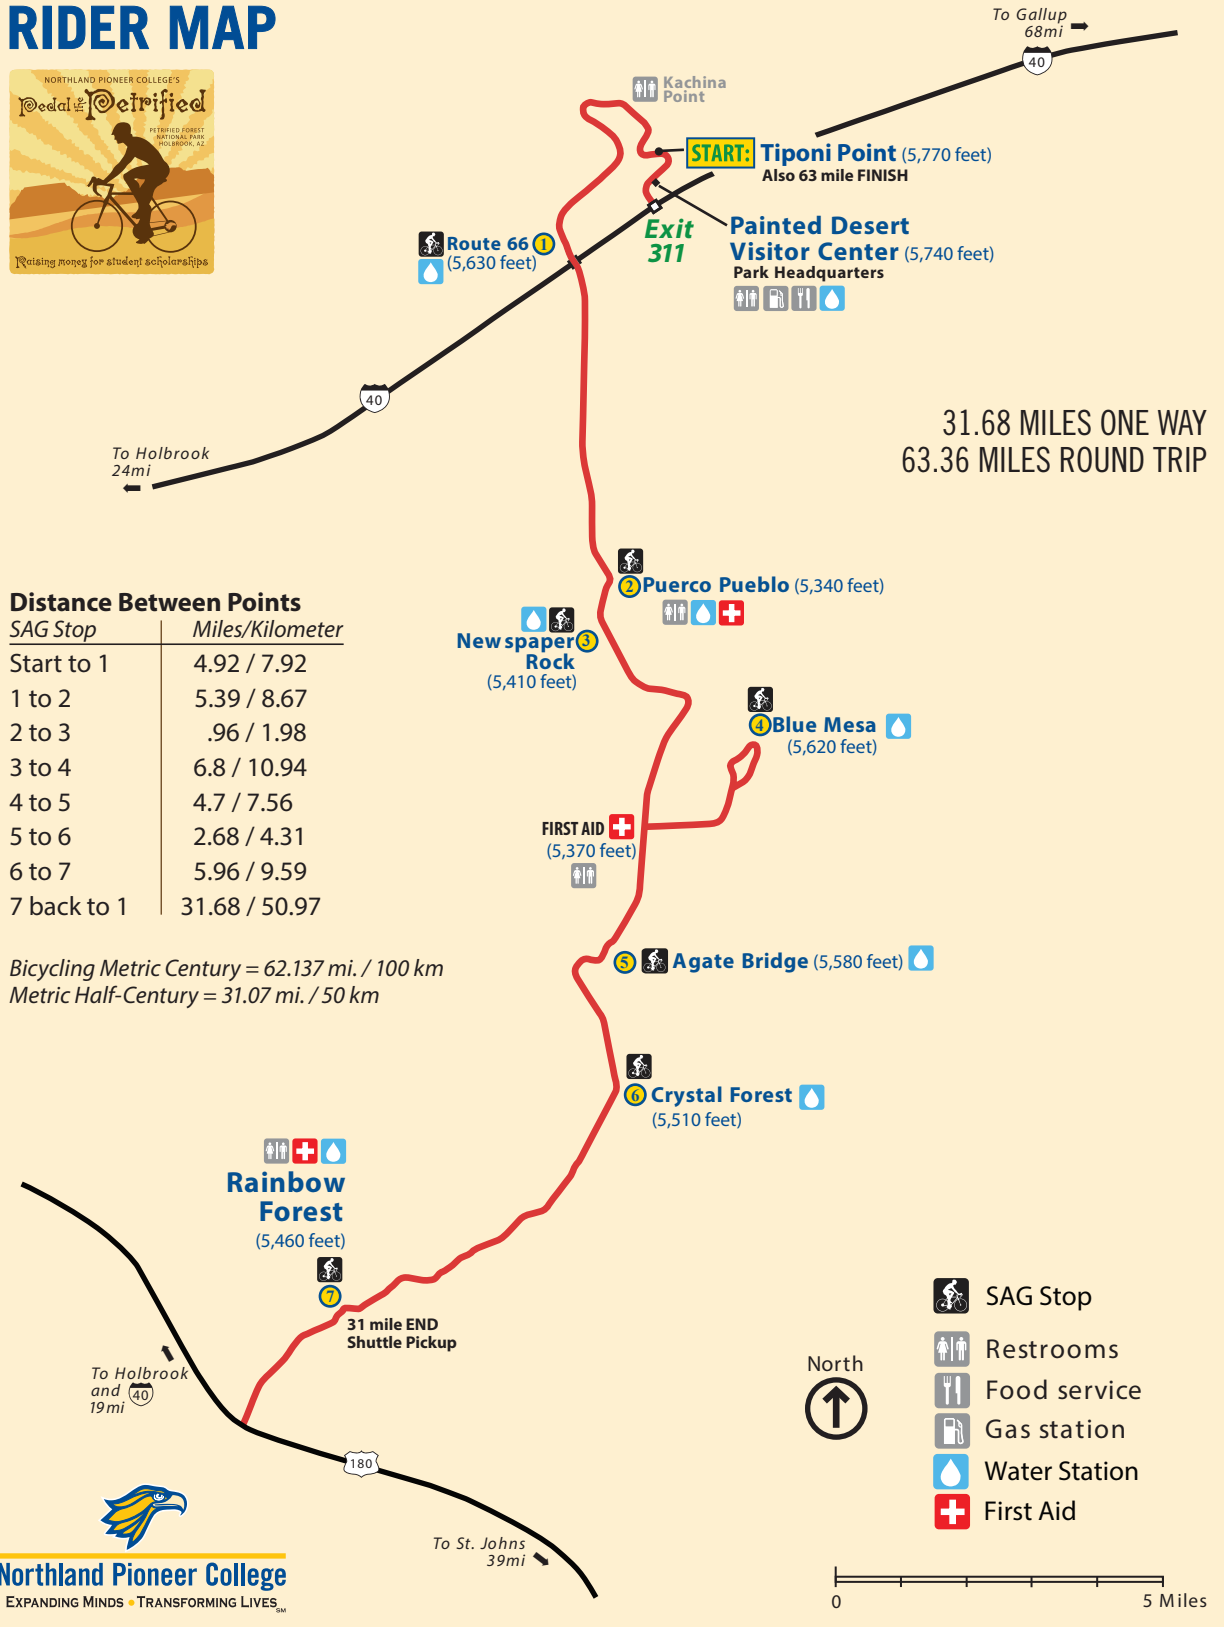

NORTHLAND PIONEER COLLEGE'S

Pedal Petrified

RIDER MAP

Distance Between Points

SAG Stop	Miles/Kilometer
Start to 1	4.92 / 7.92
1 to 2	5.39 / 8.67
2 to 3	.96 / 1.98
3 to 4	6.8 / 10.94
4 to 5	4.7 / 7.56
5 to 6	2.68 / 4.31
6 to 7	5.96 / 9.59
7 back to 1	31.68 / 50.97

Bicycling Metric Century = 62.137 mi. / 100 km
 Metric Half-Century = 31.07 mi. / 50 km

31.68 MILES ONE WAY
 63.36 MILES ROUND TRIP

-  SAG Stop
-  Restrooms
-  Food service
-  Gas station
-  Water Station
-  First Aid